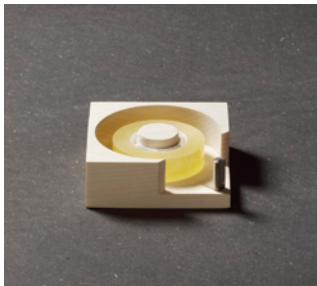

knud holscher design

Knud Holscher Design aps
Vermundsgade 40
2100 København Ø
Danmark
T + 45 3929 1001
F + 45 3929 6701

khid@knudholscher.dk
www.knudholscher.dk

Pure Wood

ScanWood, who has a wide product range, will with this series be able to offer a whole product family, manufactured in beech wood.

The system consists of tape holder, notepad holder, clock, pen holder, CD holder, stackable paper trays and other accessories.

All the articles fit together in size and height to achieve homogeneity and order on the working table.