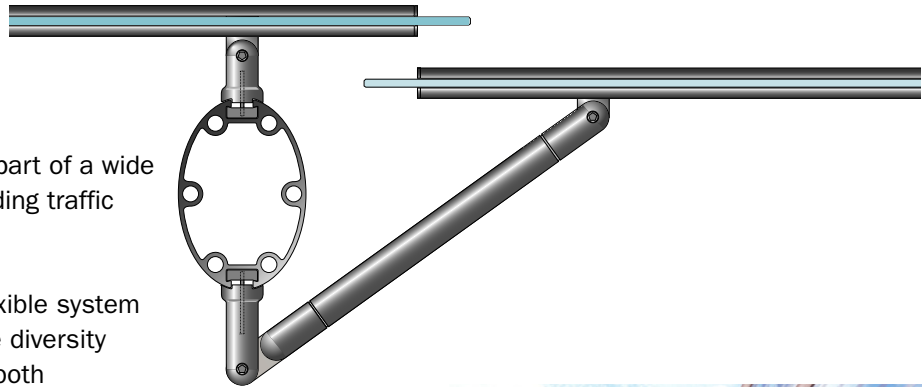

Milewide

Sound screening

Milewide - this sound screen is part of a wide range of road accessories including traffic lights, signs and bus shelters.

The sound screen is a highly flexible system which can be employed in a true diversity of road situations and adapted both horizontally and vertically.

It is composed of specially developed, extruded aluminium profiles elliptical in cross-section and aluminium connectors.

The panels are made of transparent polycarbonate/glass or a sound absorbing, non-transparent material. The panels are supplied with a pattern of horizontal stripes which was developed jointly with ornithologists.