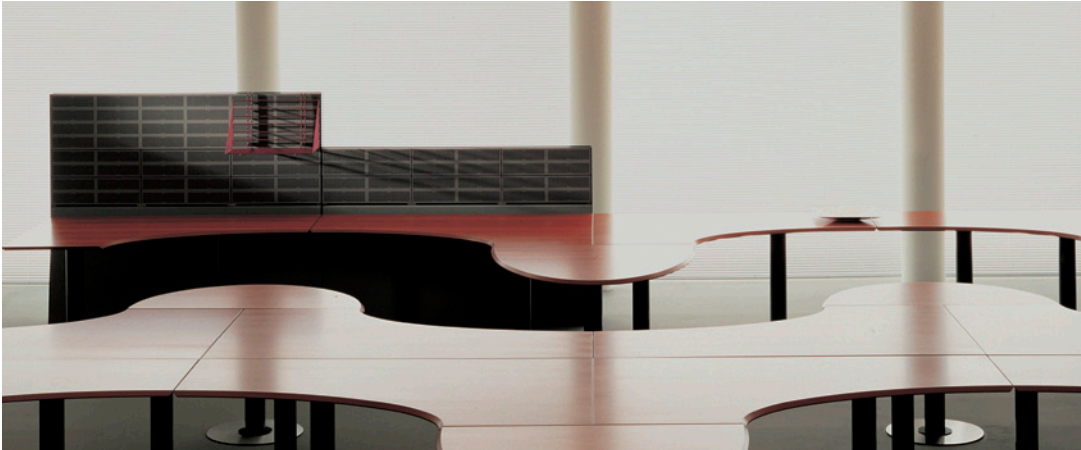

Facit io

Client: Facit
Product: Facit io

Facit io

Facit io is a flexible and intelligent system of office furnishings consisting of relatively few components. The components can be combined to create innumerable configurations that accommodate the needs of both open plan and cellular office designs.

All components in the system permit the creation of an ergonomically correct workstation. The backbone of Facit io is a service wall element that houses and conceals almost every cabling need, thus facilitating individual control of each workstation. Pinboards, storage units and computer screens are just some of the elements, that can be mounted onto the Facit io service walls.

The design of the desktop means a flexible and expedient utilization of space. The desktops are organically formed, ergonomically determined and adjustable in height.