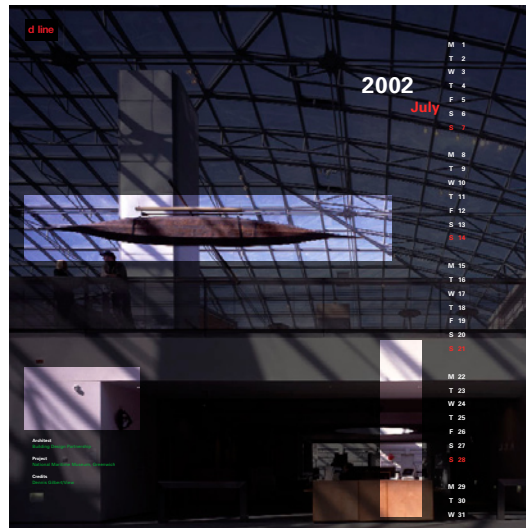

d line™ international as

Client:
d line™ international as
Product: Graphics/
calendar