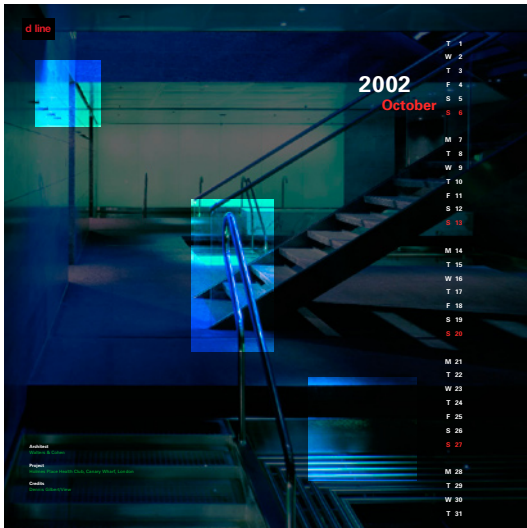

d line™ international as

Client:
d line™ international as
Product: Graphics/
calendar