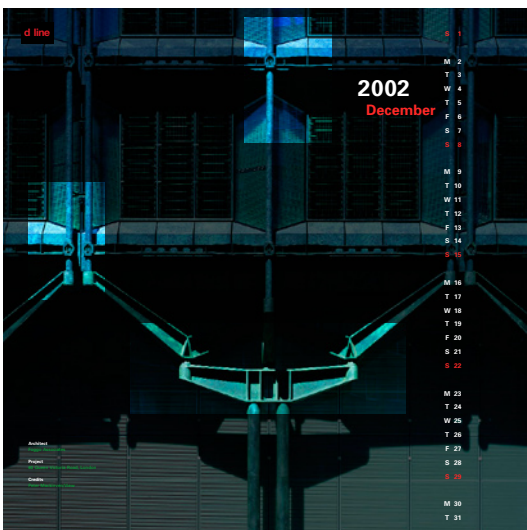

### Calendar

For 15-20 years, **d line** has sent out their annual calendar to partners and customers. The calendar contains some of the finest architectural projects from all over the world, where d line fittings have been used. Amongst the represented architects are names like Daniel Libeskind, Richard Rogers Partnership, David Chipperfield, Foster & Partners, Steven Holl and many others. As a tribute to the architects, the photographs in the calendar focus on the buildings, not on the d line fittings. The format is kept to 32,5 x 32,5 cm, the graphical concept changes from year to year.