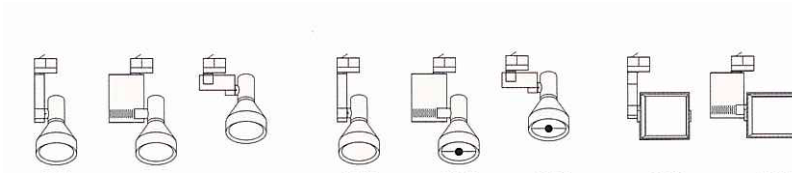

**FLOS/Antares**

**Client:** FLOS/Antares  
**Product:** Compass Spot

**Compass Spot**

Compass Spot is a range of spotlights and floodlights for interior installation on three-circuit track systems. They are manufactured entirely in moulded aluminium, with a powder paint finish.

Optical housing with a horizontal adjustment range of 90°, aluminium radiator on the lamp socket and a screwing ring of black thermoplastic material.

A wide range of easily fitted accessories increases the possibilities of Compass; wall- and ceiling mounts, honey-comb louvers, screening elements, filters, lenses, etc.